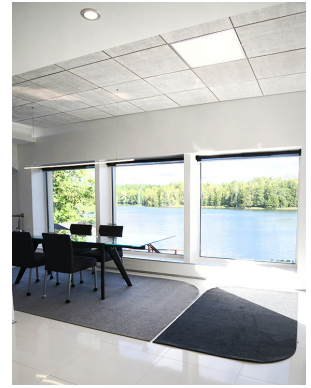

## tWIN EXCLUSIVE -quality

A

B

Style	tWIN A and tWIN B	
Size / Exclusive (tolerance +/- 3%)	A 1,95x 3,50 m	B 1,15x1,95m
Material	1/8"C 100% PA <sub>6</sub> (polyamide) Backing: PVC (ISO 2424)	
Thickness/Mass	6 mm, 2820g/m <sup>2</sup> (ISO 1766)	
Care instructions	Regular vacuum cleaning Professional level wash	
Fire rating	E <sub>fl</sub> EN 1307	
Durability	High	
Colour durability	High/solution dyed	
<b>CE</b>	14041	
Made in Finland	Some fibers may be loosen after the cutting of a new carpet	
Registered community design, RCD	008237911-0001 — 008237911-0018	